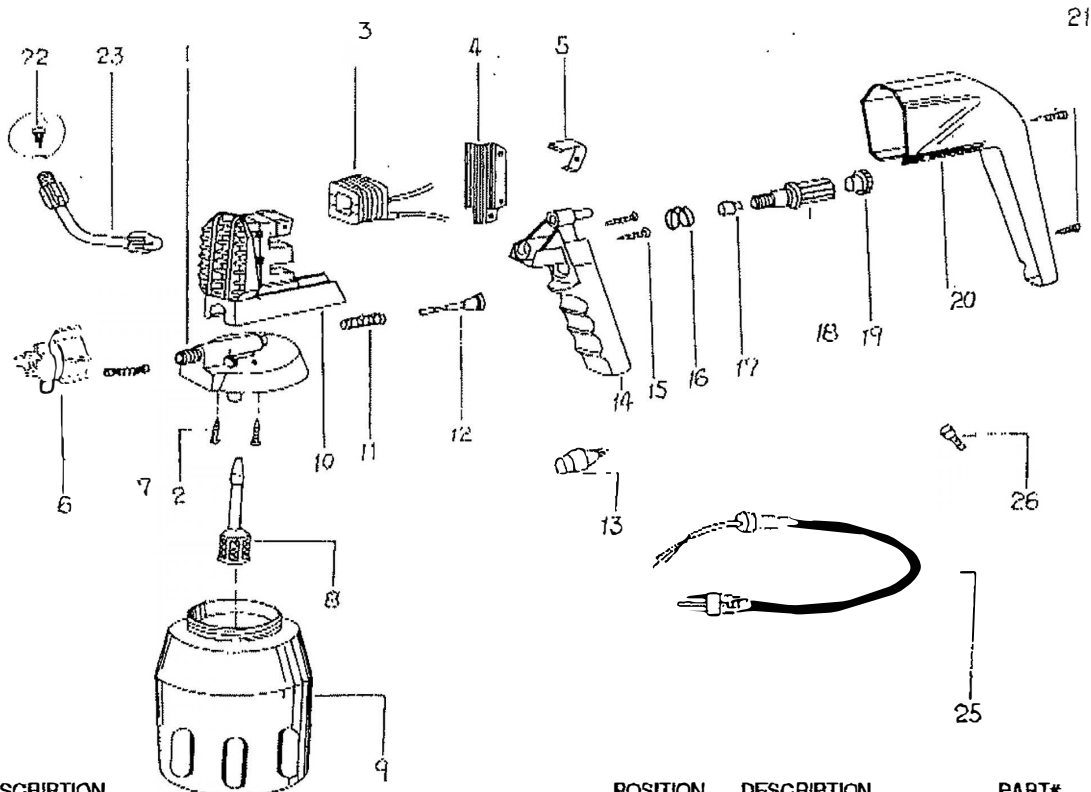

ALBATROSS[®] USA INC.

EXPERT[™] AG 3000 SPARE PARTS LIST

POSITION	DESCRIPTION	PART#	PRICE	POSITION	DESCRIPTION	PART#
	PUMP HOUSING/CYLINDER	#6610		13	SWITCH	#6624
2	PUMP SCREW	#6611		14	HANDLE	#6625
3	COIL 110v/60 Hz	#6612		15	SCREW	#6626
	COIL 200v/50Hz	#6613		16	ADJUSTMENT SPRING	#6627
4	ARMATURE	#6614		17	RUBBER BUFFER	#6628
5	ARMATURE SPRING	#6615		18	ADJUSTMENT KNOB	#6629
6	FAN NOZZLE	#EX4		19	END CAP	#6630
7	VALVE COMPLETE	#6617		20	HOOD	#6631
8	SUCTION TUBE COMPLETE	#6618		21	SCREW	#6632
9	CONTAINER	#6619-20		22	SWIRL HEAD	#6633
9A	CONTAINER LID	SET		23	FLEX EXTENSION	#6634
10	MOTOR MOUNT	#6621		25	POWER LEAD	#6636
11	PISTON SPRING	#6622		26	CONNECTOR	#6637
12	PISTON	#6623				

When ordering parts please specify Gun Model Number, Part Number and Part Description.