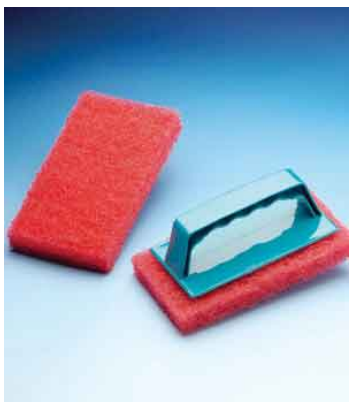

Screen Print Accessories

General Information/Technical Data Sheet

Expert® Test Squares (pellons)

General Description:

Designed to not shrink when flash-cured or ran through a dryer. Black is a true black, not the traditional charcoal. Two sizes, both in a medium weight assure performance similar to most shirts printed. Very Economical.

Item#	Size	Case Pack
2412 White	15"x15"	500
2432 Black	15"x15"	500
2414 White	15"x18"	500
2434 Black	15"x18"	500

Expert® Ink Scoops

Expert Ink Scoops are manufactured with a new reinforced handle. The rigid material resists bending and breaking. The tapered blade enables the printer to get out every ounce of ink from the bucket. The handles are notched to fit on the lip of the bucket.

Item#	Case Pack
5559	12

Expert® Screen Scrubbers

Expert Screen Scrubbers allow you to thoroughly clean mesh screens without damage to the screen surface. The medium-grade abrasive pad removes ink, emulsions, haze and ghost images. For maximum economy you can replace the pad and reuse the handle.

Item#		Case Pack
5002	Handle w/Pad	12
5565	Replacement Pad	12

Plastic Spreader

Strong yet flexible spreader. Great for applying bulk pallet adhesives and block out. Can also be used to scrape in tight spaces and small frames.